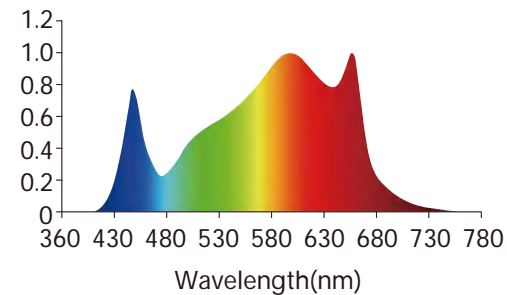

Applications

- Commercial
- Vertical Racks
- Grow Room

Spectrum

Spectrum