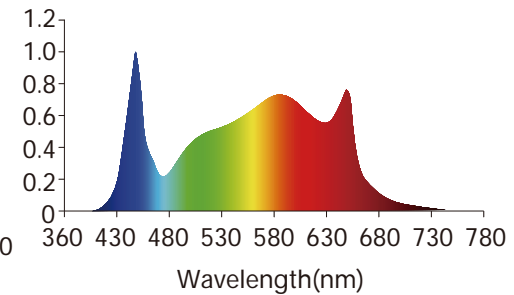

TUBU

LED Grow Light Bar

- 680W, 720W, 800W available
- 100-277VAC and 249-528VAC plug option
- Removable and Foldable PPF 2.8umol/J 8 Bar
- IP65 Waterproof rated

LED Grow Light Bar

Features

- Removable and Foldable PPF 2.8umol/J 8 Bar Vertical Farming LED Grow Light
- Super compact design, save 50% shipping cost
- Driver & dimmer integrated design, plug & play, easy to use
- Wide range watts, 680W, 720W, 800W available
- IP65 Waterproof rated, suitable for damp location, no irrigating concerns
- Group control, Knob dimmer and RJ 14 port available
- 5 Years Warranty
- Customization available

Applications

- Commercial
- Vertical Racks
- Grow Room

Spectrum