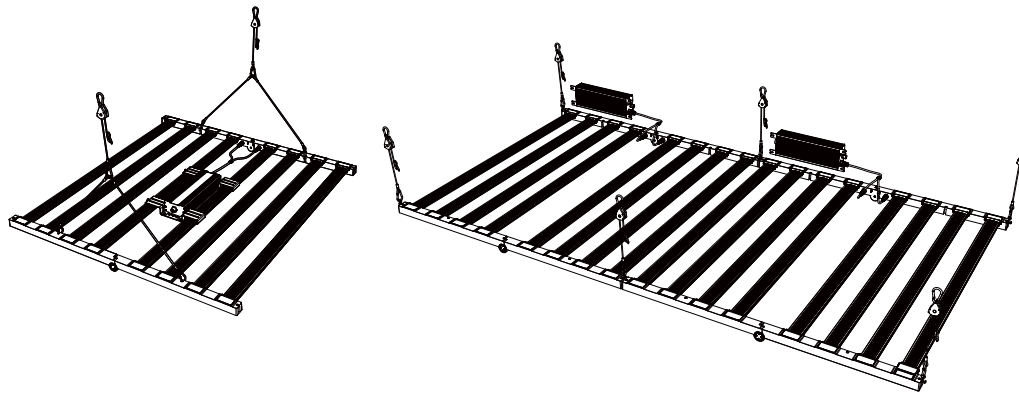

TUBU

LED Grow Light Bar

- 680W, 720W, 800W available
- 100-277VAC and 249-528VAC plug option
- Removable and Foldable PPF 2.8umol/J 8 Bar
- IP65 Waterproof rated

LED Grow Light Bar

Features

- Removable and Foldable PPF 2.8umol/J 8 Bar Vertical Farming LED Grow Light
- Super compact design, save 50% shipping cost
- Driver & dimmer integrated design, plug & play, easy to use
- Wide range watts, 680W, 720W, 800W available
- IP65 Waterproof rated, suitable for damp location, no irrigating concerns
- Group control, Knob dimmer and RJ 14 port available
- 5 Years Warranty
- Customization available

Applications

- Commercial
- Vertical Racks
- Grow Room

Spectrum

Spectrum

TUBU

680W/720W/800W

LED Grow Light Bar

Specifications

Product Code	LM-BA-680W	LM-BA-720W	LM-BA-800W
Power	680W	720W	800W
Input Voltage	AC100-277V/AC249-528V		
Input Current	2.8A@277VAC		
PF	>0.95		
Dimming	0% 20% 40% 60% 80% 100%		
PPF	1904μmol/s	2016μmol/s	2240μmol/s
LED PPE	2.8 μmol/s/W (μmol/J)		
LED Brand	2835/3030		
Beam Angle	120°		
Operation Temp	-20~45 C , 20~95%RH No condensation		
Storage Temp	-20~85 C , 10~95%RH No condensation		
Life Span	Ta 45 C L70>54000Hours		
IP Class	IP65		
Certificate	CE, RoHs, FCC, IP65,		
Lamp Body Color	PC End Caps With Silver Aluminium Lamp Body		
Product Size (mm)	1177*1127*59.5		
Packing Size (mm)	1198*249*183		
Quantity/carton	1PCS		
Gross weight (kg) ±0.3	12		
Installation mode	Surface Mount/Suspension Mount		